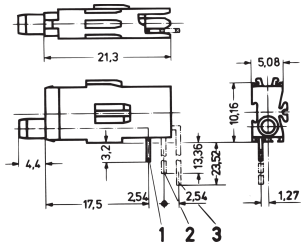

Single LED Test Socket, Ø 2 mm

Test sockets for mounting plane 1 and 2, short and long type.

CERTIFICATIONS

FEATURES

Long type for mounting plane 1 and 2

Short type for mounting plane 1

SPECIFICATIONS

Works With: Front Panels

Product Type: LED

Type: Single LED

Table 1/1

| Catalog Number | Package Quantity | Socket Type |
|----------------|------------------|-------------|
| 69004-086 | 1 | Long |
| 69004-130 | 1 | Short |
| 69004-087 | | |

ADDITIONAL PRODUCT DETAILS

Required front panel drill hole: Ø 4 mm.

Dimensions of connecting pins: 0.3 × 0.6 mm.

Please take into consideration that deliveries may be carried out in the stated SPQs (SPQ, e.g. 5 pieces, 10 pieces, 50 pieces, etc.). Differing order quantities (e.g. 2 pieces) may be changed to the next possible delivery quantity = Standard Pack Quantity.