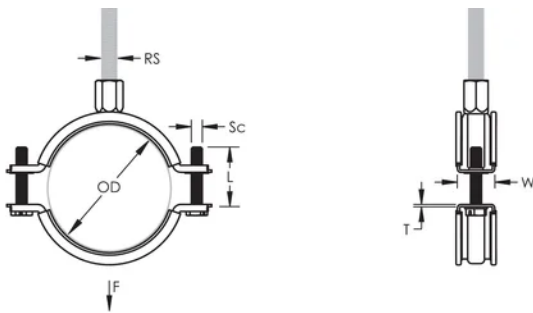

Longer ears position the screw farther from the hanger, improving tool clearance when the screw is tightened

Combination nut can be attached to M8 or M10 threaded rod, simplifying material handling

Screw length has been optimized to accommodate an increased pipe range, reducing inventory

## PRODUCT ATTRIBUTES

---

Article Number: 586002

Material: Steel;EPDM-SBR Rubber

Finish: Electrogalvanized

Temperature: -50 to 110 °C

Color: Black

Outer Diameter (OD): 15 - 19 mm

Pipe Size: 3/8"

NB/DN: 10

Rod Size (RS): M8;M10

Width (W): 20 mm

Thickness (T): 1 mm

Screw Diameter (Sc): 6

Screw Length (L): 17mm

Static Load: 1000N

## DIAGRAMS

---