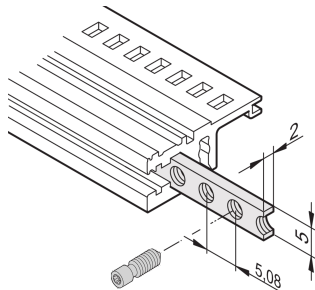

Horizontal Rails Threaded Insert, M2.5

The threaded insert is a metal strip with thread M2.5 and allows the fixing of front panels.

CERTIFICATIONS

FEATURES

The collar screws used for fixing partial-width front panels must be 12.3 mm long

Usable for all horizontal rails

SPECIFICATIONS

- Works With:** Subracks; Cases
- Product Family:** EuropacPRO; RatiopacPRO; RatiopacPRO AIR; CompacPRO; PropacPRO; Inpac
- Material:** Steel
- Product Type:** Threaded Insert
- Finish:** Zinc Plated

Table 1/1

Catalog Number	Rack Width	Package Quantity	Length
34561-328	28HP	1	146.82mm
34561-363	84HP	1	324.62mm
34561-384	84HP	1	431.3mm
34561-342	42HP	1	217.94mm
34565-196	196HP	1	1000.26mm

Catalog Number	Rack Width	Package Quantity	Length
34561-320	20HP	1	106.18mm
34561-340	40HP	1	207.78mm