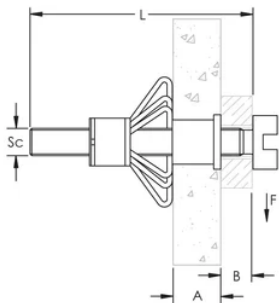

Material: Steel

Screw Included: Yes

Table 1/2

| Catalog Number | Article Number | Screw Diameter (Sc) | Screw Length (L) | Drill Bit Diameter | Drill Bit Diameter | A |
|----------------|----------------|---------------------|------------------|--------------------|--------------------|-----------|
| MFV433 | 571460 | 4 | 41mm | 8mm | 8mm | 3 - 10 mm |
| MFV537 | 571470 | 5 | 46mm | 10mm | 10mm | 5 - 14 mm |
| MFV650 | 571510 | 6 | 59mm | 12mm | 12mm | 6 - 17 mm |

Table 2/2

| Catalog Number | Article Number | B | Ultimate Static Load 1 (F1) | Ultimate Static Load 2 (F2) |
|----------------|----------------|-------|-----------------------------|-----------------------------|
| MFV433 | 571460 | 12 mm | 200N | 200N |
| MFV537 | 571470 | 12 mm | 200N | 200N |
| MFV650 | 571510 | 21 mm | 200N | 250N |

ADDITIONAL PRODUCT DETAILS

Refer to Ultimate Static Load 1 when anchor is set in plasterboard. Refer to Ultimate Static Load 2 when anchor is set in hollow block or hollow cinder block.

DIAGRAMS

WARNING

nVent products shall be installed and used only as indicated in nVent's product instruction sheets and training materials. Instruction sheets are available at www.nvent.com and from your nVent customer service representative. Improper installation, misuse, misapplication or other failure to completely follow nVent's instructions and warnings may cause product malfunction, property damage, serious bodily injury and death and/or void your warranty.