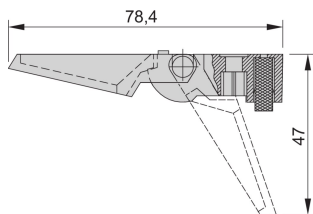

Plastic Foot

Tip-up feet, Plastic.

CERTIFICATIONS

FEATURES

Can be used instead of standard round feet

Load-carrying capacity: 25 kg per foot, max case weight 40 kg

Mounting holes are provided in bottom covers of the cases

Table 1/1

Catalog Number	Package Quantity
10603-023	1
10603-026	1
10603-025	1
10603-024	1

ADDITIONAL PRODUCT DETAILS

Delivery is in standard pack multiples. Pricing is per individual item.

Please take into consideration that deliveries may be carried out in the stated SPQs (SPQ, e.g. 5 pieces, 10 pieces, 50 pieces, etc.). Differing order quantities (e.g. 2 pieces) may be changed to the next possible delivery quantity = Standard Pack Quantity.