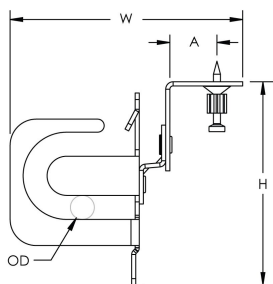

Pre-assembled drive pin from Powers Fasteners, Inc. works with Powers® C4CZ, Simpson® GCN-MEPKT, SPIT® P1000, P200, P2201, P3500 / PA3500, P35s, P45, P60, P7201, Sniper; Ramset® 721, Cobra, D45 / D60 / D60L, M70, SA270, T3SS, TS750P, TS60P, Viper; Hilti® DX35, DX350 / DX351 / DX36M, DX100 / DX200, DX460, DXA40, DXA41, DXE72 / DX400; Würth® Diva-1, BST-1, BST-2 or equivalent nailers.

DIAGRAMS