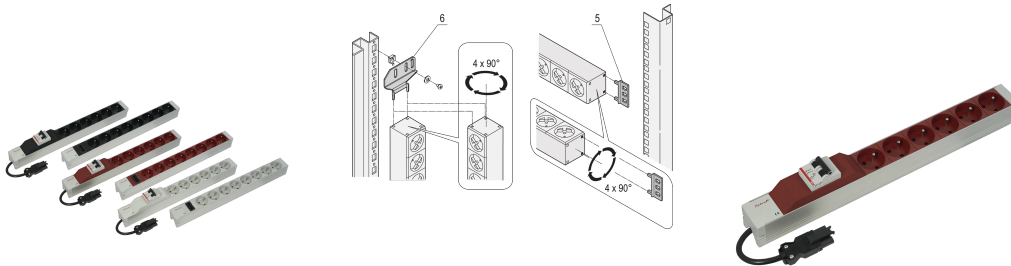

# Socket Strip, UTE, With Wieland® Input, 8 Sockets, 19", White

### CATALOG NUMBER

60110-346

Modular, compact PDU with many function elements. Using a 1 U by 1 U aluminum chassis the PDU can easily be integrated in a rack. The Wieland connector allows easy combination with different power input cords.

### FEATURES

Input via Wieland® GST 18 plug

Socket strips can be rotated through all four directions (in 90° increments) during fitting

Output via UTE sockets

Horizontal or vertical mounting

Installation height 1 U

## PRODUCT ATTRIBUTES

---

Socket Type: UTE

Socket Quantity: 8

Switched Outlets: No

Voltage AC: 230V

Package Quantity: 1

Color: White