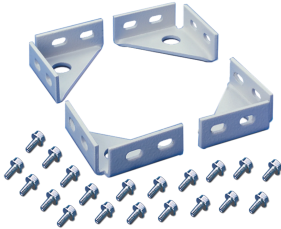

ProLine Frame Floor-Mounting Bracket

The ProLine Frame Floor-Mounting Bracket provides a structural method of bolting a ProLine frame to the floor. The bracket fits all frame sizes, the kit includes four brackets and mounting hardware. This bracket is not to be used with colocation frames, which include welded-in floor mounting brackets.

FEATURES

The ProLine Frame Floor-Mounting Bracket provides a structural method of bolting a ProLine frame to the floor

The bracket fits all frame sizes, the kit includes four brackets and mounting hardware