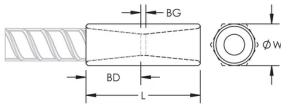

Rebar Size, US: #4

Rebar Size, Canada: 10M

Hex Width (W): 17 mm

Length (L): 41mm

Bar Depth (BD): 15mm

Bar Gap (BG): 11mm

Unit Weight: 0.06 kg

Designed to Meet: AASHTO;ABNT NBR 8548:1984;ACI 318 Type 1 (125% Specified Yield);ACI 318 Type 2 (Specified Tensile);ACI 349;ACI 359;AS3600

Package Quantity: 288

ADDITIONAL PRODUCT DETAILS

Bar dimensions and weights listed may vary by region. Coupler sizes not shown may be available by special order. Contact your nVent LENTON representative for more information.

DIAGRAMS

WARNING

nVent products shall be installed and used only as indicated in nVent's product instruction sheets and training materials. Instruction sheets are available at www.nvent.com and from your nVent customer service representative. Improper installation, misuse, misapplication or other failure to completely follow nVent's instructions and warnings may cause product malfunction, property damage, serious bodily injury and death and/or void your warranty.

North America

+1.800.753.9221

Option 1 – Customer Care

Option 2 – Technical

Support

Europe

Netherlands:

+31 800-0200135

France:

+33 800 901 793

Europe

Germany:

800 1890272

Other Countries:

+31 13 5835404