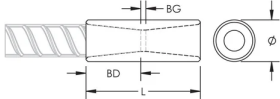

Designed to Meet: AASHTO;ABNT NBR 8548:1984;ACI 318 Type 1 (125% Specified Yield);ACI 318 Type 2 (Specified Tensile);ACI 349;ACI 359;AS3600

Package Quantity: 285

ADDITIONAL PRODUCT DETAILS

Bar dimensions and weights listed may vary by region. Coupler sizes not shown may be available by special order. Contact your nVent LENTON representative for more information.

DIAGRAMS

WARNING

nVent products shall be installed and used only as indicated in nVent's product instruction sheets and training materials. Instruction sheets are available at www.nvent.com and from your nVent customer service representative. Improper installation, misuse, misapplication or other failure to completely follow nVent's instructions and warnings may cause product malfunction, property damage, serious bodily injury and death and/or void your warranty.

North America

+1.800.753.9221

Option 1 – Customer Care

Option 2 – Technical

Support

Europe

Netherlands:

+31 800-0200135

France:

+33 800 901 793

Europe

Germany:

800 1890272

Other Countries:

+31 13 5835404