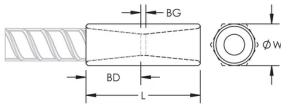

Rebar Size, US: #5

Rebar Size, Canada: 15M

Hex Width (W): 22 mm

Length (L): 56mm

Bar Depth (BD): 22mm

Bar Gap (BG): 12mm

Unit Weight: 0.12 kg

Designed to Meet: AASHTO;ABNT NBR 8548:1984;ACI 318 Type 1 (125% Specified Yield);ACI 318 Type 2 (Specified Tensile);ACI 349;ACI 359;AS3600

Package Quantity: 150

ADDITIONAL PRODUCT DETAILS

Bar dimensions and weights listed may vary by region. Coupler sizes not shown may be available by special order. Contact your nVent LENTON representative for more information.

DIAGRAMS

WARNING

nVent products shall be installed and used only as indicated in nVent's product instruction sheets and training materials. Instruction sheets are available at www.nvent.com and from your nVent customer service representative. Improper installation, misuse, misapplication or other failure to completely follow nVent's instructions and warnings may cause product malfunction, property damage, serious bodily injury and death and/or void your warranty.

North America

+1.800.753.9221

Option 1 – Customer Care

Option 2 – Technical

Support

Europe

Netherlands:

+31 800-0200135

France:

+33 800 901 793

Europe

Germany:

800 1890272

Other Countries:

+31 13 5835404