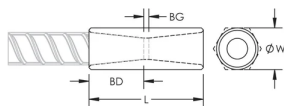

Rebar Size, US: #5

Rebar Size, Canada: 15M

Hex Width (W): 22 mm

Length (L): 56mm

Bar Depth (BD): 22mm

Bar Gap (BG): 12mm

Unit Weight: 0.12 kg

Designed to Meet: AASHTO;ABNT NBR 8548:1984;ACI 318 Type 1 (125% Specified Yield);ACI 318 Type 2 (Specified Tensile);ACI 349;ACI 359;AS3600

Package Quantity: 150

ADDITIONAL PRODUCT DETAILS

Bar dimensions and weights listed may vary by region. Coupler sizes not shown may be available by special order. Contact your nVent LENTON representative for more information.

DIAGRAMS

WARNING

nVent products shall be installed and used only as indicated in nVent's product instruction sheets and training materials. Instruction sheets are available at www.nvent.com and from your nVent customer service representative. Improper installation, misuse, misapplication or other failure to completely follow nVent's instructions and warnings may cause product malfunction, property damage, serious bodily injury and death and/or void your warranty.

North America

+1.800.753.9221

Option 1 – Customer Care

Option 2 – Technical

Support

Europe

Netherlands:

+31 800-0200135

France:

+33 800 901 793

Europe

Germany:

800 1890272

Other Countries:

+31 13 5835404