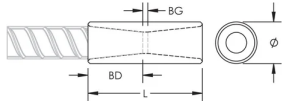

Designed to Meet: AASHTO;ABNT NBR 8548:1984;ACI 318 Type 1 (125% Specified Yield);ACI 318 Type 2 (Specified Tensile);ACI 349;ACI 359;AS3600

Package Quantity: 150

ADDITIONAL PRODUCT DETAILS

Bar dimensions and weights listed may vary by region. Coupler sizes not shown may be available by special order. Contact your nVent LENTON representative for more information.

DIAGRAMS

WARNING

nVent products shall be installed and used only as indicated in nVent's product instruction sheets and training materials. Instruction sheets are available at www.nvent.com and from your nVent customer service representative. Improper installation, misuse, misapplication or other failure to completely follow nVent's instructions and warnings may cause product malfunction, property damage, serious bodily injury and death and/or void your warranty.

North America

+1.800.753.9221
Option 1 – Customer Care
Option 2 – Technical
Support

Europe

Netherlands:
+31 800-0200135
France:
+33 800 901 793

Europe

Germany:
800 1890272
Other Countries:
+31 13 5835404