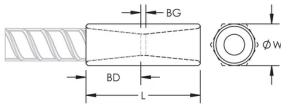

Rebar Size, US: #6

Rebar Size, Canada: 20M

Hex Width (W): 27 mm

Length (L): 71mm

Bar Depth (BD): 28mm

Bar Gap (BG): 15mm

Unit Weight: 0.23 kg

Designed to Meet: AASHTO;ABNT NBR 8548:1984;ACI 318 Type 1 (125% Specified Yield);ACI 318 Type 2 (Specified Tensile);ACI 349;ACI 359;AS3600

Package Quantity: 70

ADDITIONAL PRODUCT DETAILS

Bar dimensions and weights listed may vary by region. Coupler sizes not shown may be available by special order. Contact your nVent LENTON representative for more information.

DIAGRAMS

WARNING

nVent products shall be installed and used only as indicated in nVent's product instruction sheets and training materials. Instruction sheets are available at www.nvent.com and from your nVent customer service representative. Improper installation, misuse, misapplication or other failure to completely follow nVent's instructions and warnings may cause product malfunction, property damage, serious bodily injury and death and/or void your warranty.

North America

+1.800.753.9221

Option 1 – Customer Care

Option 2 – Technical

Support

Europe

Netherlands:

+31 800-0200135

France:

+33 800 901 793

Europe

Germany:

800 1890272

Other Countries:

+31 13 5835404