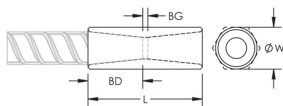

Length (L): 80mm

Bar Depth (BD): 32mm

Bar Gap (BG): 16mm

Unit Weight: 0.33 kg

Designed to Meet: AASHTO; ABNT NBR 8548:1984; ACI 318 Type 1 (125% Specified Yield); ACI 318 Type 2 (Specified Tensile); ACI 349; ACI 359; AS3600

Package Quantity: 50

ADDITIONAL PRODUCT DETAILS

Bar dimensions and weights listed may vary by region. Coupler sizes not shown may be available by special order. Contact your nVent LENTON representative for more information.

DIAGRAMS

WARNING

nVent products shall be installed and used only as indicated in nVent's product instruction sheets and training materials. Instruction sheets are available at www.nvent.com and from your nVent customer service representative. Improper installation, misuse, misapplication or other failure to completely follow nVent's instructions and warnings may cause product malfunction, property damage, serious bodily injury and death and/or void your warranty.

North America

+1.800.753.9221

Option 1 – Customer Care

Option 2 – Technical

Support

Europe

Netherlands:

+31 800-0200135

France:

+33 800 901 793

Europe

Germany:

800 1890272

Other Countries:

+31 13 5835404