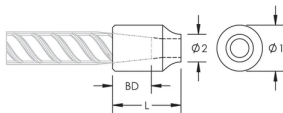

Length (L): 61mm

Bar Depth (BD): 32mm

Unit Weight: 0.25 kg

Designed to Meet: AASHTO;ABNT NBR 8548:1984;ACI 318 Type 1 (125% Specified Yield);ACI 318 Type 2 (Specified Tensile);ACI 349;ACI 359;AS3600

Package Quantity: 48

ADDITIONAL PRODUCT DETAILS

Bar dimensions and weights listed may vary by region. Coupler sizes not shown may be available by special order. Contact your nVent LENTON representative for more information.

The design of the weld, the selection of electrode, and other relevant choices depend on the chemical and physical properties of the structural steel to which the couplers are welded. Engineers who design assemblies should adhere to all appropriate regulations.

DIAGRAMS

WARNING

nVent products shall be installed and used only as indicated in nVent's product instruction sheets and training materials. Instruction sheets are available at www.nvent.com and from your nVent customer service representative. Improper installation, misuse, misapplication or other failure to completely follow nVent's instructions and warnings may cause product malfunction, property damage, serious bodily injury and death and/or void your warranty.

North America

+1.800.753.9221

Option 1 – Customer Care

Option 2 – Technical

Support

Europe

Netherlands:

+31 800-0200135

France:

+33 800 901 793

Europe

Germany:

800 1890272

Other Countries:

+31 13 5835404