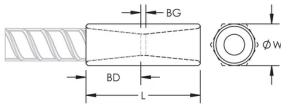

Rebar Size, US: #8

Rebar Size, Canada: 25M

Diameter (Ø): 35 mm

Length (L): 85mm

Bar Depth (BD): 34mm

Bar Gap (BG): 17mm

Unit Weight: 0.39 kg

Designed to Meet: AASHTO;ABNT NBR 8548:1984;ACI 318 Type 1 (125% Specified Yield);ACI 318 Type 2 (Specified Tensile);ACI 349;ACI 359;AS3600

Package Quantity: 50

ADDITIONAL PRODUCT DETAILS

Bar dimensions and weights listed may vary by region. Coupler sizes not shown may be available by special order. Contact your nVent LENTON representative for more information.

DIAGRAMS

WARNING

nVent products shall be installed and used only as indicated in nVent's product instruction sheets and training materials. Instruction sheets are available at www.nvent.com and from your nVent customer service representative. Improper installation, misuse, misapplication or other failure to completely follow nVent's instructions and warnings may cause product malfunction, property damage, serious bodily injury and death and/or void your warranty.

North America

+1.800.753.9221

Option 1 – Customer Care

Option 2 – Technical

Support

Europe

Netherlands:

+31 800-0200135

France:

+33 800 901 793

Europe

Germany:

800 1890272

Other Countries:

+31 13 5835404