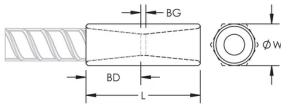

Rebar Size, US: #9

Rebar Size, Canada: 30M

Diameter (Ø): 38 mm

Length (L): 91mm

Bar Depth (BD): 38mm

Bar Gap (BG): 15mm

Unit Weight: 0.48 kg

Designed to Meet: AASHTO;ABNT NBR 8548:1984;ACI 318 Type 1 (125% Specified Yield);ACI 318 Type 2 (Specified Tensile);ACI 349;ACI 359;AS3600

Package Quantity: 42

ADDITIONAL PRODUCT DETAILS

Bar dimensions and weights listed may vary by region. Coupler sizes not shown may be available by special order. Contact your nVent LENTON representative for more information.

DIAGRAMS

WARNING

nVent products shall be installed and used only as indicated in nVent's product instruction sheets and training materials. Instruction sheets are available at www.nvent.com and from your nVent customer service representative. Improper installation, misuse, misapplication or other failure to completely follow nVent's instructions and warnings may cause product malfunction, property damage, serious bodily injury and death and/or void your warranty.

North America

+1.800.753.9221

Option 1 – Customer Care

Option 2 – Technical

Support

Europe

Netherlands:

+31 800-0200135

France:

+33 800 901 793

Europe

Germany:

800 1890272

Other Countries:

+31 13 5835404