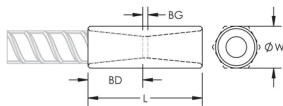

Rebar Size, US: #10

Diameter (Ø): 44 mm

Length (L): 96mm

Bar Depth (BD): 40mm

Bar Gap (BG): 16mm

Unit Weight: 0.69 kg

Designed to Meet: AASHTO;ABNT NBR 8548:1984;ACI 318 Type 1 (125% Specified Yield);ACI 318 Type 2 (Specified Tensile);ACI 349;ACI 359;AS3600

Package Quantity: 16

ADDITIONAL PRODUCT DETAILS

Bar dimensions and weights listed may vary by region. Coupler sizes not shown may be available by special order. Contact your nVent LENTON representative for more information.

DIAGRAMS

WARNING

nVent products shall be installed and used only as indicated in nVent's product instruction sheets and training materials. Instruction sheets are available at www.nvent.com and from your nVent customer service representative. Improper installation, misuse, misapplication or other failure to completely follow nVent's instructions and warnings may cause product malfunction, property damage, serious bodily injury and death and/or void your warranty.

North America

+1.800.753.9221

Option 1 – Customer Care

Option 2 – Technical

Support

Europe

Netherlands:

+31 800-0200135

France:

+33 800 901 793

Europe

Germany:

800 1890272

Other Countries:

+31 13 5835404