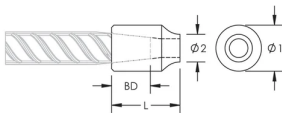

Length (L): 73mm

Bar Depth (BD): 40mm

Unit Weight: 0.73 kg

Designed to Meet: AASHTO;ABNT NBR 8548:1984;ACI 318 Type 1 (125% Specified Yield);ACI 318 Type 2 (Specified Tensile);ACI 349;ACI 359;AS3600

Package Quantity: 14

ADDITIONAL PRODUCT DETAILS

Bar dimensions and weights listed may vary by region. Coupler sizes not shown may be available by special order. Contact your nVent LENTON representative for more information.

The design of the weld, the selection of electrode, and other relevant choices depend on the chemical and physical properties of the structural steel to which the couplers are welded. Engineers who design assemblies should adhere to all appropriate regulations.

DIAGRAMS

WARNING

nVent products shall be installed and used only as indicated in nVent's product instruction sheets and training materials. Instruction sheets are available at www.nvent.com and from your nVent customer service representative. Improper installation, misuse, misapplication or other failure to completely follow nVent's instructions and warnings may cause product malfunction, property damage, serious bodily injury and death and/or void your warranty.

North America

+1.800.753.9221

Option 1 – Customer Care

Option 2 – Technical

Support

Europe

Netherlands:

+31 800-0200135

France:

+33 800 901 793

Europe

Germany:

800 1890272

Other Countries:

+31 13 5835404