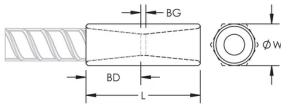

Rebar Size, US: #11

Rebar Size, Canada: 35M

Diameter (Ø): 48 mm

Length (L): 101mm

Bar Depth (BD): 43mm

Bar Gap (BG): 15mm

Unit Weight: 0.8 kg

Designed to Meet: AASHTO;ABNT NBR 8548:1984;ACI 318 Type 1 (125% Specified Yield);ACI 318 Type 2 (Specified Tensile);ACI 349;ACI 359;AS3600

Package Quantity: 16

ADDITIONAL PRODUCT DETAILS

Bar dimensions and weights listed may vary by region. Coupler sizes not shown may be available by special order. Contact your nVent LENTON representative for more information.

DIAGRAMS

WARNING

nVent products shall be installed and used only as indicated in nVent's product instruction sheets and training materials. Instruction sheets are available at www.nvent.com and from your nVent customer service representative. Improper installation, misuse, misapplication or other failure to completely follow nVent's instructions and warnings may cause product malfunction, property damage, serious bodily injury and death and/or void your warranty.

North America

+1.800.753.9221

Option 1 – Customer Care

Option 2 – Technical

Support

Europe

Netherlands:

+31 800-0200135

France:

+33 800 901 793

Europe

Germany:

800 1890272

Other Countries:

+31 13 5835404