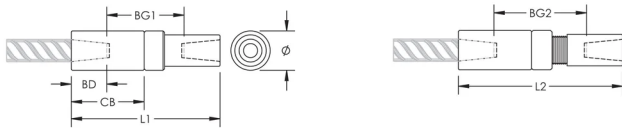

Designed to Meet: AASHTO;ABNT NBR 8548:1984;ACI 318 Type 1 (125% Specified Yield);ACI 318 Type 2 (Specified Tensile);ACI 349;ACI 359;AS3600

Package Quantity: 6

ADDITIONAL PRODUCT DETAILS

Bar dimensions and weights listed may vary by region. Coupler sizes not shown may be available by special order. Contact your nVent LENTON representative for more information.

DIAGRAMS

WARNING

nVent products shall be installed and used only as indicated in nVent's product instruction sheets and training materials. Instruction sheets are available at www.nvent.com and from your nVent customer service representative. Improper installation, misuse, misapplication or other failure to completely follow nVent's instructions and warnings may cause product malfunction, property damage, serious bodily injury and death and/or void your warranty.

North America

+1.800.753.9221
Option 1 – Customer Care
Option 2 – Technical
Support

Europe

Netherlands:
+31 800-0200135
France:
+33 800 901 793

Europe

Germany:
800 1890272
Other Countries:
+31 13 5835404

APAC

Shanghai:
+ 86 21 2412 1618/19
Sydney:
+61 2 9751 8500

Our powerful portfolio of brands:

CADDY ERICO HOFFMAN ILSCO SCHROFF TRACHTE