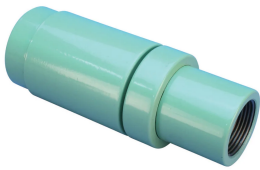

P14 Position Coupler, Coated, 36 mm, #11, 35M

CATALOG NUMBER

EL36P14LES

Coated reinforcing bar is used in place of plain reinforcing bars to protect against corrosion. Typical applications include bridges, parking structures, pavement, marine structures and repair work. nVent LENTON couplers and mechanical anchors are available in multiple coatings to meet specific job requirements.

FEATURES

Designed to splice the same diameter bars

Designed to splice two curved, bent or straight bars, when neither bar can be rotated and where the ongoing bar is free to move in its axial direction

PRODUCT ATTRIBUTES

Material: Steel

Finish: Epoxy Coated

Finish Standard: ASTM® A775/A775M and AASHTO M284

100% U.S. Domestic Content: Yes

Rebar Size, Metric: 36 mm

Rebar Size, US: #11

Rebar Size, Canada: 35M

Diameter (Ø): 65 mm

Length 1 (L1): 207 mm

Length 2 (L2): 218 mm

Bar Depth (BD): 52mm

Bar Gap 1 (BG1): 103mm

Bar Gap 2 (BG2): 114mm

Coupler Body (CB): 105mm

Unit Weight: 3.12 kg

Designed to Meet: AASHTO;ABNT NBR 8548:1984;ACI 318 Type 1 (125% Specified Yield);ACI 318 Type 2 (Specified Tensile);ACI 349;ACI 359;AS3600