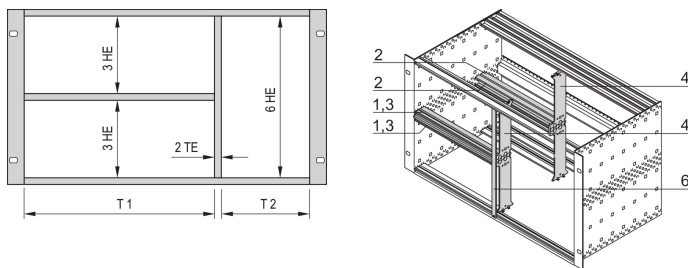

Combined Mounting Kit for Chassis, 84:0 HP

CATALOG NUMBER

24562-484

The combined mounting enable the option to split a 6 U high subrack or case in 2 x 3 U and 6 U sections. Different versions are available.

CERTIFICATIONS

FEATURES

Designed to accept Euroboards (100 mm high) and double Euroboards (233.35 mm high)

Subdivision of the 6 U assembly area into: 2 x 3 U, 1 x 6 U

PRODUCT ATTRIBUTES

Package Quantity: 1

Rack Width 1: 84HP

Material: Aluminum; Zinc Alloy

Product Family: EuropacPRO

Product Type: Mounting Kit

Rack Height: 6U

Type: Combined

Works With: Subracks

Net Weight: 0.657kg