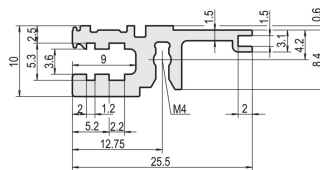

Horizontal Rail, Front, Type L-OD, Light, Without Lip, 40 HP

CATALOG NUMBER

34560-040

Combinations of horizontal rails and side panels

	Subrack 1 HP	Subrack 2 HP	Subrack 3 HP	Subrack 4 HP
Subrack 1 HP	-	+	+	+
Subrack 2 HP	+	+	+	+
Subrack 3 HP	+	+	-	-
Subrack 4 HP	+	+	-	-

Legend: + can be combined, - combination not recommended, * not recommended

The horizontal rail without a lip enable the use of a setups such as a 6 U front panel for a subrack which is split into 2 x 3 U.

CERTIFICATIONS

FEATURES

For installation behind full-width front panel

< 28 HP not to print

Without lip (L-OD)

Aluminum extrusion, anodized finish, conductive contact surface

PRODUCT ATTRIBUTES

Rack Width: 40HP

Package Quantity: 1

Finish: Anodized

Length: 208.28mm

Material: Aluminum

Product Family: EuropacPRO; RatiopacPRO; RatiopacPRO AIR; CompacPRO; PropacPRO

Product Type: Horizontal Rail

Type: Light, OD

Works With: Subracks; Cases