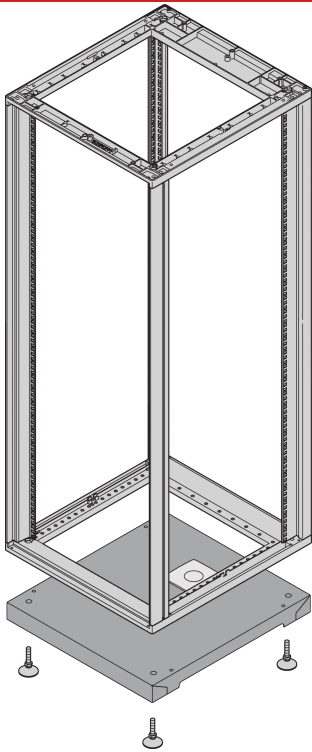

# Novastar Base/Plinth

Base Plate for Rear Cable Ducting which cut out for cable management. Opening is covered with plastic. Accessory brush strip can build in.

## FEATURES

---

Static load-carrying capacity 400 kg

Adjustable feet, height 57 mm ... 67 mm

St, 1.5 mm, RAL 7021

Cable ducting 110 x 76 mm

Incl. GND/earthing

## SPECIFICATIONS

---

<b>Height:</b>	45mm
<b>Product Type:</b>	Cabinet/Rack Base
<b>Material:</b>	Steel

Table 1/2

Catalog Number	Width	Depth	Package Quantity	Color	Color Code	Finish
27230-072	553mm	800mm	1	Black Grey	RAL 7021	Powder Coated
27230-070	553mm	500mm	1	Black Grey	RAL 7021	Powder Coated
27230-080	1000mm	1000mm	1	Black Grey	RAL 7021	Powder Coated
27230-076	900mm	900mm	1	Black Grey	RAL 7021	Powder Coated
27230-071	553mm	600mm	1	Black Grey	RAL 7021	Powder Coated