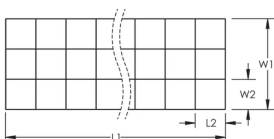

Pool Mesh

The requirements for bonding and grounding permanently installed indoor and outdoor swimming pools are provided in Article 680 "Swimming Pools, Fountains and Similar Installations" of the 2005 Edition of the National Electrical Code (NEC®). All of the bonded parts in or around swimming pools must be attached to an equipotential bonding grid. This grid must extend 3' (0.91 m) beyond the inside surface of the pool under concrete, stone or other paved walking surfaces.

Please note that pools made of non-conductive materials (fiberglass composite, vinyl lined polymer or other non-conductive materials) do not require an equipotential grid that covers the full contour of the bottom and sides of the pool. However, an equipotential grid is still required around the perimeter of the pool extending 3' (0.91 m) beyond the sides of the pool.

FEATURES

Convenient, efficient and economical solution for equipotential bonding grids for swimming pool applications

SPECIFICATIONS

Material: Copper

Table 1/1

Catalog Number	Length 1 (L1)	Width 1 (W1)	Grid Spacing (L2 x W2)	Conductor Size
POOLMESH2100	30500 mm	0.61 m	305 mm x 305 mm	#8 Solid
POOLMESH250	15200 mm	0.61 m	305 mm x 305 mm	#8 Solid
POOLMESH3100	30500 mm	0.92 m	305 mm x 305 mm	#8 Solid
POOLMESH350	15200 mm	0.92 m	305 mm x 305 mm	#8 Solid

DIAGRAMS