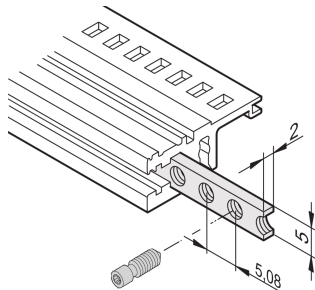

# Horizontal Rails Threaded Insert, M2.5

The threaded insert is a metal strip with thread M2.5 and allows the fixing of front panels.

## FEATURES

The collar screws used for fixing partial-width front panels must be 12.3 mm long

Usable for all horizontal rails

## SPECIFICATIONS

- Works With:** Subracks; Cases
- Product Family:** EuropacPRO; RatiopacPRO; RatiopacPRO AIR; CompacPRO; PropacPRO; Inpac
- Material:** Steel
- Product Type:** Threaded Insert
- Finish:** Zinc Plated