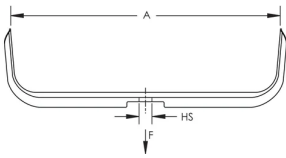

Cable Capacity, Cat 6A: 215

A: 203mm

Area: 533mm<sup>2</sup>

Hole Size (HS): 9.5mm

Static Load: 440N

## DIAGRAMS

---