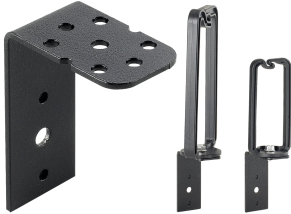

Universal D-Ring Bracket

The Universal D-Ring Bracket mounts D-Ring's (order separately) on ProLine or Network Vertical Tie-Down Cable Manager, ProLine Front-to-Back D-Ring Bracket or grid strap. The D-Ring locks into hole provided on the bracket, creating support for cable management. It is made of steel, coated with RAL 9005 black polyester powder paint and includes mounting hardware.

FEATURES

The Universal D-Ring Bracket mounts D-Ring's (order separately) on ProLine or Network Vertical Tie-Down Cable Manager, ProLine Front-to-Back D-Ring Bracket or grid strap

The D-Ring locks into hole provided on the bracket, creating support for cable management

It is made of steel, coated with RAL 9005 black polyester powder paint and includes mounting hardware

SPECIFICATIONS

Table 1/1

Catalog Number	Article Number	Material	Finish	Color	Color Code	Thickness
EDRBK10	16032	Mild Steel	Powder Coated	Jet Black	RAL 9005	1.9mm