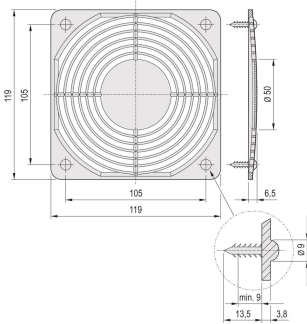

Protective Grille Assembly Kit

CERTIFICATIONS

FEATURES

Assembly kit for protective grille

SPECIFICATIONS

Table 1/1

| Catalog Number | Product Type | Works With | Material | Finish | Package Quantity |
|----------------|--------------|---------------|----------|-------------|------------------|
| 21102-014 | Assembly Kit | 19" Fan Trays | Steel | | 4 |
| 21102-015 | Assembly Kit | 19" Fan Trays | Steel | Zinc Plated | 4 |