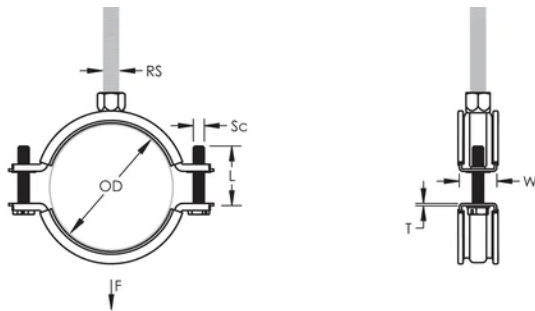

## PRODUCT ATTRIBUTES

Article Number: 586202

Material: EPDM-SBR Rubber;Steel

Finish: Electrogalvanized

Temperature: -50 to 110 °C

Outer Diameter (OD): 15 - 19 mm

Pipe Size: 3/8"

NB/DN: 10

Rod Size (RS): M8

Width (W): 20 mm

Thickness (T): 1 mm

Screw Diameter (Sc): 6

Screw Length (L): 17mm

Static Load: 1000N

## ADDITIONAL PRODUCT DETAILS

---

Lining is EPDM rubber.

## DIAGRAMS

---