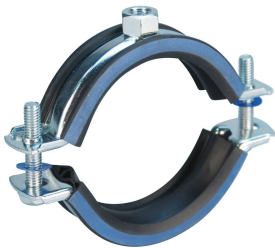

nVent CADDY Macrofix Insulated M8, 15–19 mm OD, 3/8" Pipe, 10 DN

CATALOG NUMBER

MFE019

CERTIFICATIONS

FEATURES

Return-lip on the hanger prevents the rubber from detaching, eliminating rework during installation

Plastic washer prevents screws from falling out during installation

Combo head bolt works with slotted, hex, or Phillips drivers

Longer ears position the screw farther from the hanger, improving tool clearance when the screw is tightened

Screw length has been optimized to accommodate an increased pipe range, reducing inventory

Category II noise reduction according to DIN EN ISO 3822-1

Compliant for sound insulation design according to DIN 4109

Reaction-to-fire classification is "E" in compliance with DIN EN 13501-1

PRODUCT ATTRIBUTES

Article Number: 586202

Material: EPDM-SBR Rubber;Steel