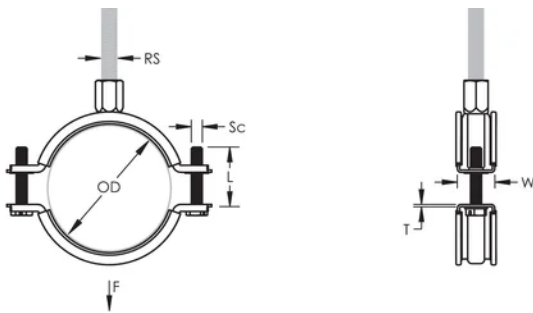

Finish: Electrogalvanized

Temperature: -50 to 110 °C

Color: Black

Outer Diameter (OD): 25 - 31 mm

Pipe Size: 3/4"

NB/DN: 20

Rod Size (RS): M8;M10

Width (W): 20 mm

Thickness (T): 1 mm

Screw Diameter (Sc): 6

Screw Length (L): 22mm

Static Load: 1000N

ADDITIONAL PRODUCT DETAILS

Lining is EPDM rubber.

DIAGRAMS

WARNING