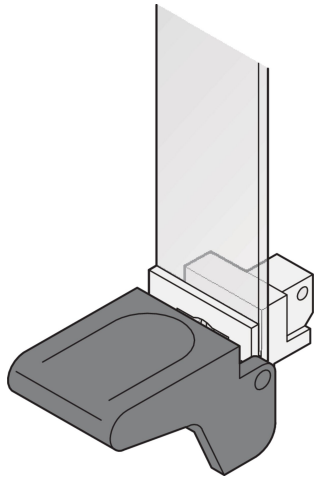

Extractor Handle Key Form 1

Extractor handle key form 1, can be used to extract PCBs. The handles are available in black or grey and top and bottom versions.

CERTIFICATIONS

FEATURES

Handle UL 94 V-0, bearing Zn die-cast

At 6 U, the printed board location can be offset 1 HP to the right by swapping the upper and lower handles. This creates space for SMD components on the left hand side

Please order the collar screws separatly.

SPECIFICATIONS

- Type:** Extractor
- Works With:** Front Panels
- Product Type:** Handle
- Material:** Polycarbonate

Table 1/1

Catalog Number	Color	Package Quantity	Handle Type	Flammability Rating
----------------	-------	------------------	-------------	---------------------