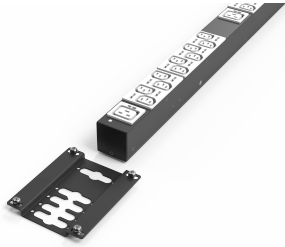

# PDU Mounting Bracket

Assembly kits for PDUs. Allows easy integration of PDUs in a rack.

## SPECIFICATIONS

**Product Type:** Bracket

Table 1/1

Catalog Number	Works With	Type	Package Quantity	Finish	Material	Certifications
20110-068		Basic PDU	2		Stainless Steel	RoHS
23130-010		Intelligent PDU, Double	2	Powder Coated	Steel	RoHS
21130-074	Varistar CP	Intelligent PDU, Single	2	Powder Coated	Steel	