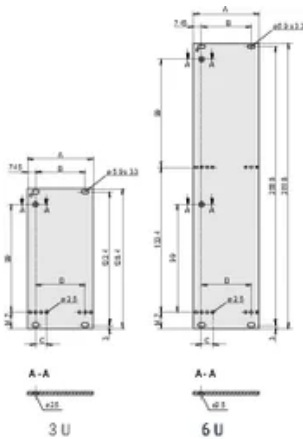

Catalog Number	Rear Finish	Treated Edges	Complies With	EMC Shielding	Height (H)	Width (W)
30847-631	Conductive	No	IEC 60297-3-101	No	261.8mm	50.5mm
30847-632	Conductive	No	IEC 60297-3-101	No	261.8mm	60.6mm
30847-606	Conductive	No	IEC 60297-3-101	No	128.4mm	35.2mm

DIAGRAMS

WARNING

nVent products shall be installed and used only as indicated in nVent's product instruction sheets and training materials. Instruction sheets are available at www.nvent.com and from your nVent customer service representative. Improper installation, misuse, misapplication or other failure to completely follow nVent's instructions and warnings may cause product malfunction, property damage, serious bodily injury and death and/or void your warranty.

North America

All locations
+1.763.422.2661
Chat with us:
nvent.com/schroff

Europe

Straubenhardt, Germany
+49.7082.794.0
Betschdorf, France
+33.3.88.90.64.90
Warsaw, Poland
+48.22.209.98.35
Assago, Italy
+39.02.932.7141
Chat with us:
nvent.com/schroff

Asia

Shanghai, China
+86.21.2412.6943
Qingdao, China
+86.532.8771.6101
Singapore
+65.6768.5800
Shin-Yokohama, Japan
+81.45.476.0271
Chat with us:
nvent.com/schroff

Middle East & India

Dubai, United Arab Emirates
+971.4.378.1700
Bangalore, India
+91.80.6715.2001
Istanbul, Turkey
+90.216.250.7374
Chat with us:
nvent.com/schroff

Our powerful portfolio of brands:

CADDY ERICO HOFFMAN ILSCO SCHROFF TRACHTE