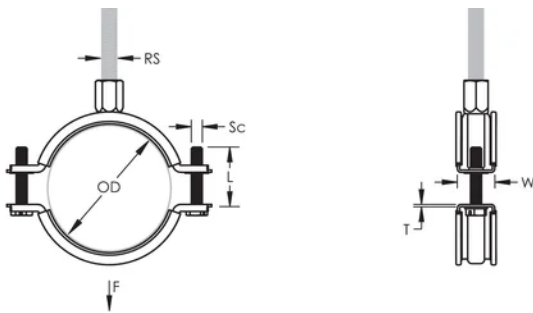

Finish: Electrogalvanized

Temperature: -50 to 110 °C

Color: Black

Outer Diameter (OD): 15 - 19 mm

Pipe Size: 3/8"

NB/DN: 10

Rod Size (RS): M8;M10

Width (W): 20 mm

Thickness (T): 1 mm

Screw Diameter (Sc): 6

Screw Length (L): 17mm

Static Load: 1000N

ADDITIONAL PRODUCT DETAILS

Lining is EPDM rubber.

DIAGRAMS

WARNING