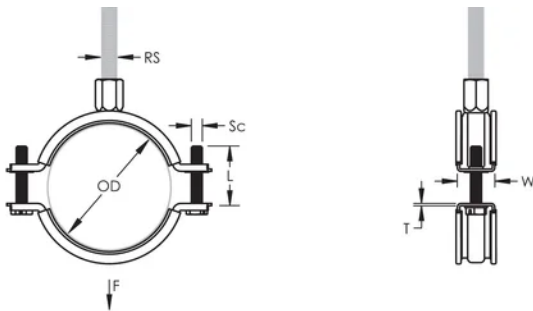

Combination nut can be attached to M8 or M10 threaded rod, simplifying material handling

Screw length has been optimized to accommodate an increased pipe range, reducing inventory

Category II noise reduction according to DIN EN ISO 3822-1

Finish: Electropolished

Color: Black

Temperature: -50 to 110 °C

Outer Diameter (OD): 78 - 88 mm

Rod Size (RS): M8;M10

Width (W): 23 mm

Thickness (T): 1.5 mm

Screw Diameter (Sc): 6

Screw Length (L): 32mm

Static Load: 700N

ADDITIONAL PRODUCT DETAILS

Lining is EPDM rubber.

DIAGRAMS

WARNING

nVent products shall be installed and used only as indicated in nVent's product instruction sheets and training materials. Instruction sheets are available at www.nvent.com and from your nVent customer service representative. Improper installation, misuse, misapplication or other failure to completely follow nVent's instructions and warnings may cause product malfunction, property damage, serious bodily injury and death and/or void your warranty.