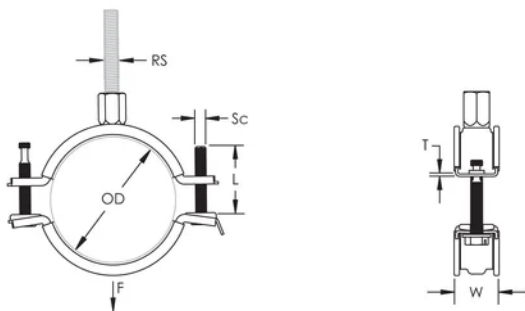

Combo head bolt works with slotted, hex, or Phillips drivers

Longer ears position the screw farther from the hanger, improving tool clearance when the screw is tightened

Combination nut can be attached to M8 or M10 threaded rod, simplifying material handling

Outer Diameter (OD): 128 - 138 mm

Rod Size (RS): M8;M10

Width (W): 23 mm

Thickness (T): 2 mm

Screw Diameter (Sc): 6

Screw Length (L): 50mm

Static Load: 3000N

ADDITIONAL PRODUCT DETAILS

Lining is EPDM rubber.

DIAGRAMS

WARNING

nVent products shall be installed and used only as indicated in nVent's product instruction sheets and training materials. Instruction sheets are available at www.nvent.com and from your nVent customer service representative. Improper installation, misuse, misapplication or other failure to completely follow nVent's instructions and warnings may cause product malfunction, property damage, serious bodily injury and death and/or void your warranty.