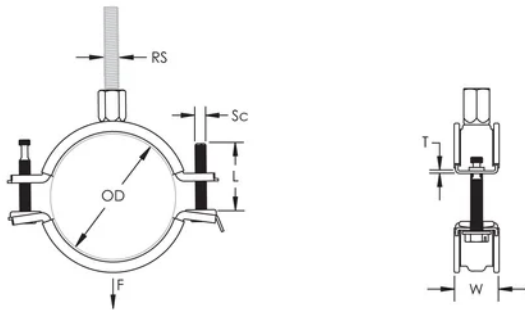

Combo head bolt works with slotted, hex, or Phillips drivers

Longer ears position the screw farther from the hanger, improving tool clearance when the screw is tightened

Combination nut can be attached to M8 or M10 threaded rod, simplifying material handling

Outer Diameter (OD): 205 - 215 mm

Rod Size (RS): M8;M10

Width (W): 27 mm

Thickness (T): 2.25 mm

Screw Diameter (Sc): 6

Screw Length (L): 50mm

Static Load: 3600N

ADDITIONAL PRODUCT DETAILS

Lining is EPDM rubber.

DIAGRAMS

WARNING

nVent products shall be installed and used only as indicated in nVent's product instruction sheets and training materials. Instruction sheets are available at www.nvent.com and from your nVent customer service representative. Improper installation, misuse, misapplication or other failure to completely follow nVent's instructions and warnings may cause product malfunction, property damage, serious bodily injury and death and/or void your warranty.