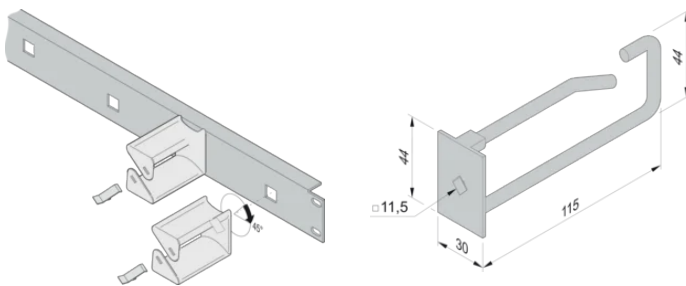

Catalog Number	Material	Depth (D)	Package Quantity	Color	Finish	Height (H)
60118-474	Steel, Polyamide	120.3mm	5		Zinc Plated	44mm

Table 2/2

Catalog Number	Length (L)	Cable Type
60118-473	80mm	Double
60118-457	115mm	Single
60118-459	100mm	Single
60118-458	55mm	Single
60118-474	115mm	Double

DIAGRAMS

WARNING

nVent products shall be installed and used only as indicated in nVent's product instruction sheets and training materials. Instruction sheets are available at www.nvent.com and from your nVent customer service representative. Improper installation, misuse, misapplication or other failure to completely follow nVent's instructions and warnings may cause product malfunction, property damage, serious bodily injury and death and/or void your warranty.

North America

All locations
+1.763.422.2661
Chat with us:
nvent.com/schroff

Europe

Straubenhardt, Germany
+49.7082.794.0
Betschdorf, France
+33.3.88.90.64.90
Warsaw, Poland
+48.22.209.98.35
Assago, Italy
+39.02.932.7141
Chat with us:
nvent.com/schroff

Asia

Shanghai, China
+86.21.2412.6943
Qingdao, China
+86.532.8771.6101
Singapore
+65.6768.5800
Shin-Yokohama, Japan
+81.45.476.0271
Chat with us:
nvent.com/schroff

Middle East & India

Dubai, United Arab Emirates
+971.4.378.1700
Bangalore, India
+91.80.6715.2001
Istanbul, Turkey
+90.216.250.7374
Chat with us:
nvent.com/schroff

Our powerful portfolio of brands:

CADDY ERICO HOFFMAN ILSCO SCHROFF TRACHTE