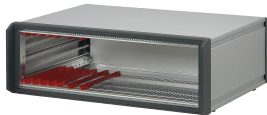

PropacPRO Complete Desktop Case, Shielded

The nVent SCHROFF PropacPRO case provides electronics protection for 19" assemblies such as plug-in units and euroboards. The aluminum die cast frames and profile sidepanels guarantee a robust solution. The case includes EMC shielding as standard.

Conforms with DIN EN 62368-1

SPECIFICATIONS

- Static Load:** 25kg
- Product Type:** Case
- Type:** Case for 19" Components
- Product Family:** PropacPRO
- EMC Shielding:** Yes

Table 1/3

Catalog Number	Rack Height	Rack Width	Depth	Package Quantity	Usable Height	Usable Width
----------------	-------------	------------	-------	------------------	---------------	--------------