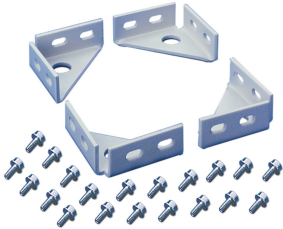

ProLine Frame Floor-Mounting Bracket

The ProLine Frame Floor-Mounting Bracket provides a structural method of bolting a ProLine frame to the floor. The bracket fits all frame sizes, the kit includes four brackets and mounting hardware. This bracket is not to be used with colocation frames, which include welded-in floor mounting brackets.

FEATURES

The ProLine Frame Floor-Mounting Bracket provides a structural method of bolting a ProLine frame to the floor

The bracket fits all frame sizes, the kit includes four brackets and mounting hardware