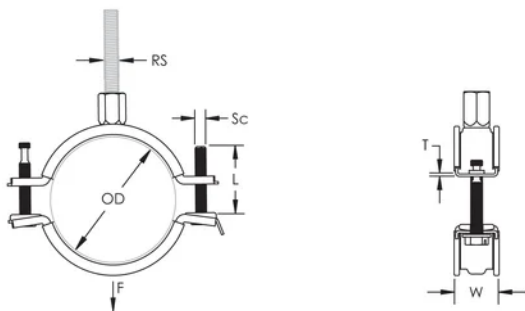

Combo head bolt works with slotted, hex, or Phillips drivers

Longer ears position the screw farther from the hanger, improving tool clearance when the screw is tightened

Combination nut can be attached to M8 or M10 threaded rod, simplifying material handling

Outer Diameter (OD): 118 - 128 mm

Rod Size (RS): M8;M10

Width (W): 23 mm

Thickness (T): 2 mm

Screw Diameter (Sc): 6

Screw Length (L): 50mm

Static Load: 3000N

ADDITIONAL PRODUCT DETAILS

Lining is EPDM rubber.

DIAGRAMS

WARNING

nVent products shall be installed and used only as indicated in nVent's product instruction sheets and training materials. Instruction sheets are available at www.nvent.com and from your nVent customer service representative. Improper installation, misuse, misapplication or other failure to completely follow nVent's instructions and warnings may cause product malfunction, property damage, serious bodily injury and death and/or void your warranty.