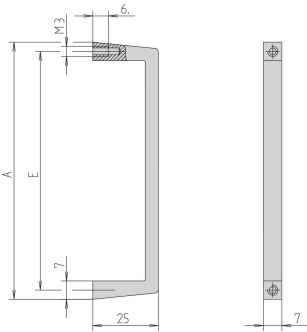

# Front Handle, Width 7 mm

Slim Aluminium profile front handle, 7 mm. The assembly of the handle will be done from the rear side.

## FEATURES

Static load-carrying capacity 10 kg/pair

The assembly of the handle will be done from the rear side

## SPECIFICATIONS

- Width:** 7mm
- Static Load:** 10kg
- Material:** Aluminum
- Finish:** Anodized
- Product Family:** EuropacPRO; MultipacPRO
- Product Type:** Handle

Table 1/1

Catalog Number	Package Quantity	Handle Type	Color	Works With
10501-001	1	Straight	Silver	Subracks, Chassis, Front Panels
10501-002	1	Straight	Silver	Subracks, Chassis, Front Panels