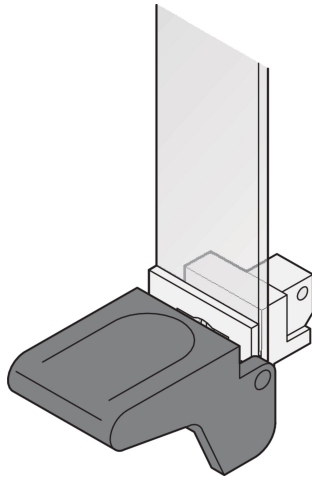

Extractor Handle Key Form 1

Extractor handle key form 1, can be used to extract PCBs. The handles are available in black or grey and top and bottom versions.

CERTIFICATIONS

FEATURES

Handle UL 94 V-0, bearing Zn die-cast

At 6 U, the printed board location can be offset 1 HP to the right by swapping the upper and lower handles. This creates space for SMD components on the left hand side

Please order the collar screws separatly.

SPECIFICATIONS

- Type:** Extractor
- Works With:** Front Panels
- Product Type:** Handle
- Material:** Polycarbonate

Table 1/1

Catalog Number	Color	Package Quantity	Handle Type	Flammability Rating
----------------	-------	------------------	-------------	---------------------