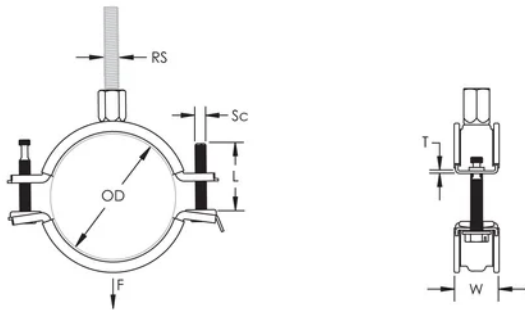

Combo head bolt works with slotted, hex, or Phillips drivers

Longer ears position the screw farther from the hanger, improving tool clearance when the screw is tightened

Combination nut can be attached to M8 or M10 threaded rod, simplifying material handling

Outer Diameter (OD): 50 - 58 mm

Rod Size (RS): M8;M10

Width (W): 21 mm

Thickness (T): 1.25 mm

Screw Diameter (Sc): 6

Screw Length (L): 37mm

Static Load: 1500N

ADDITIONAL PRODUCT DETAILS

Lining is EPDM rubber.

DIAGRAMS

WARNING

nVent products shall be installed and used only as indicated in nVent's product instruction sheets and training materials. Instruction sheets are available at www.nvent.com and from your nVent customer service representative. Improper installation, misuse, misapplication or other failure to completely follow nVent's instructions and warnings may cause product malfunction, property damage, serious bodily injury and death and/or void your warranty.