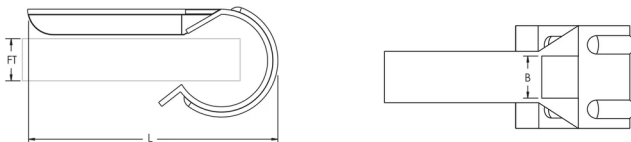

DIAGRAMS

WARNING

nVent products shall be installed and used only as indicated in nVent's product instruction sheets and training materials. Instruction sheets are available at www.nvent.com and from your nVent customer service representative. Improper installation, misuse, misapplication or other failure to completely follow nVent's instructions and warnings may cause