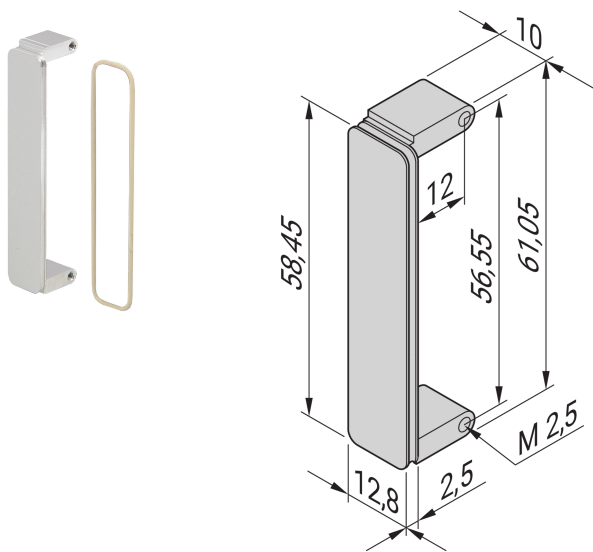

# Bezel for FMC Mezzanine Front Panel Cutouts, VITA 57.1

## CATALOG NUMBER

**20835-849**

A FMC bezel is fitted into FMC mezzanine front panel cutouts, Kit of 10 FMC bezels.

## FEATURES

FMC bezel is fitted into FMC mezzanine front panel cutouts

FMC cover can optionally be shielded with conductive O-ring, please order this separately

Material, Al extrusion (anodized, surface conductive)

Front Finish: Anodized

Rear Finish: Conductive

Treated Edges: No

Height: 58.45mm

Width: 12.8mm

Depth: 2.5mm

Complies With: FMC Mezzanine; IEEE P1386

Package Quantity: 10