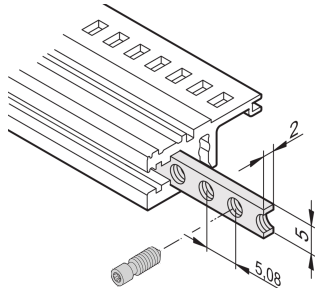

Horizontal Rails Threaded Insert, M2.5

The threaded insert is a metal strip with thread M2.5 and allows the fixing of front panels.

CERTIFICATIONS

FEATURES

The collar screws used for fixing partial-width front panels must be 12.3 mm long

Usable for all horizontal rails

SPECIFICATIONS

- Works With:** Subracks; Cases
- Product Family:** EuropacPRO; RatiopacPRO; RatiopacPRO AIR; CompacPRO; PropacPRO; Inpac
- Material:** Steel
- Product Type:** Threaded Insert
- Finish:** Zinc Plated

Table 1/1

Catalog Number	Rack Width	Package Quantity	Length
34561-328	28HP	1	146.82mm
34561-363	84HP	1	324.62mm
34561-384	84HP	1	431.3mm
34561-342	42HP	1	217.94mm
34565-196	196HP	1	1000.26mm

Catalog Number	Rack Width	Package Quantity	Length
34561-320	20HP	1	106.18mm
34561-340	40HP	1	207.78mm