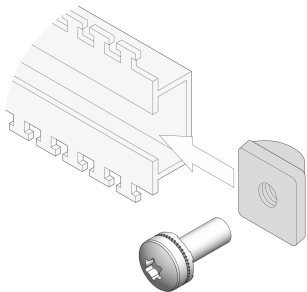

# Slide Nuts with Screw

For variable assembly of 19" components outside the EIA increments

## FEATURES

Slide Nut Kit Slide nut for C-profiles

## SPECIFICATIONS

- Finish:** Nickel Plated
- Product Type:** Nut
- Material:** Stainless Steel

Table 1/1

Catalog Number	Package Quantity
21120-210	4
21120-211	50